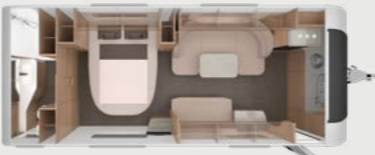

⊖ Comes with the gas-free
E.POWER package as standard

⊕ External wall available in either
CAMPOVOLO GREY or WHITE.

650 PXB