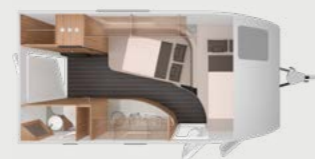

🌙 Night-time layout