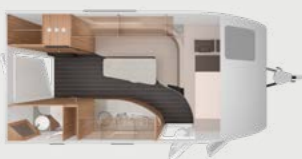

Highlights

- ⊕ Up to 4 sleeping places
- ⊕ Optional motorcycle bracket
- ⊕ Huge rear door

SPORT&FUN

BLACK Selection

480 QL

☀ Daytime layout

🌙 Night-time layout

480 QL

🏍 Optional motorcycle bracket

PRACTICAL TRENDSETTER

With its stylish design and features at the very best price, this miraculously spacious caravan is especially popular with fans of active holidays. A true caravan legend – and the BLACK SELECTION special model is a real collector's item.

Comfortable
L-shaped bench

480 QL. Versatile room layout with a modern colour scheme creates a dynamic atmosphere.

480 QL. With a width of 92 cm, the large rear door offers the best conditions for convenient loading and unloading.

Spacious
galley kitchen

480 QL. Trendy design and scratch-resistant HPL surfaces.

Multi-purpose
compact bathroom

480 QL. The compact bathroom boasts all the mod cons.

SPORT&FUN BLACK SELECTION

Additionally included optional equipment: