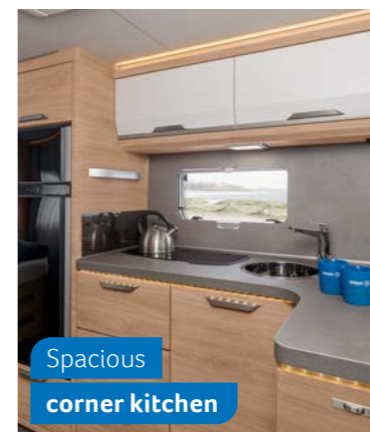

Spacious
longitudinal bathroom

Spacious
corner kitchen

650 UX. The corner kitchen is incredibly spacious. All of the equipment is perfectly organised.