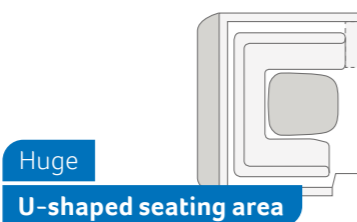

SPORT 540 FDK. The spacious interior offers the perfect place for a cosy games night with the family. The modern design with bright accents creates a feel-good atmosphere.

SPORT 450 FU. Depending on the layout, the unit just inside the entrance includes a large mirror and coat hooks, as well as extra shelves and storage space. And if you opt for the optional 24" SMART-TV, this too.

SPORT 420 QD. Dark horizontal wood decor looks very elegant in combination with bright ceiling cabinets.

SPORT

A PLACE TO COME TOGETHER

The modern interior design and cosy dining area with plenty of legroom make it the perfect place to while away the hours.

SPORT 540 FDK. Drawers with full-extension slides. They slide out so far that you can use them right to the very back of the drawer.

SPORT 540 FDK. The amount of space in the galley kitchen is perfect for professional chefs. The splashback protects the wall from any splashes when cooking and is easy to clean, so even cleaning up is fun.

SPORT 540 FDK. On the go or on the campsite? The AES function allows the absorption refrigerator to run on gas for a longer period of time without charging current.

LOUNGE VARIANTS

Dinette	400 QD, 420 QD, 460 EU, 500 KD, 500 QDK, 540 FDK, 650 FDK
Dinette & Semi-dinette	400 LK
U seating area	450 FU, 500 UF, 500 EU, 540 UE
Saloon seating area	580 QS
U seating area & Semi-dinette	650 UFK

KITCHEN VARIANTS

Compact kitchen	400 LK, 400 QD, 420 QD, 450 FU, 460 EU, 500 UF, 500 EU, 540 UE
Galley kitchen	500 KD, 500 QDK, 540 FDK, 580 QS, 650 FDK, 650 UFK

MORE INFO ONLINE
knaus.com/sport