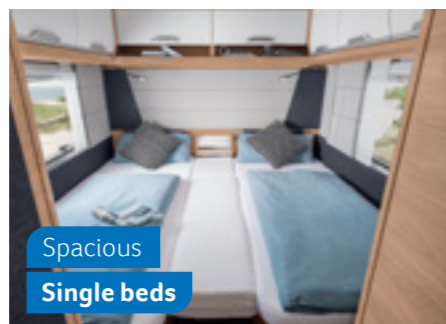

SÜDWIND 650 PXB. The exclusive queen-sized bed can be easily accessed from both sides. The leather-effect wall covering makes the space feel particularly classy.

Spacious
Single beds

SÜDWIND 540 UE. Pull out slatted frame (optional), place upholstery and presto - your comfortable double bed is finished.