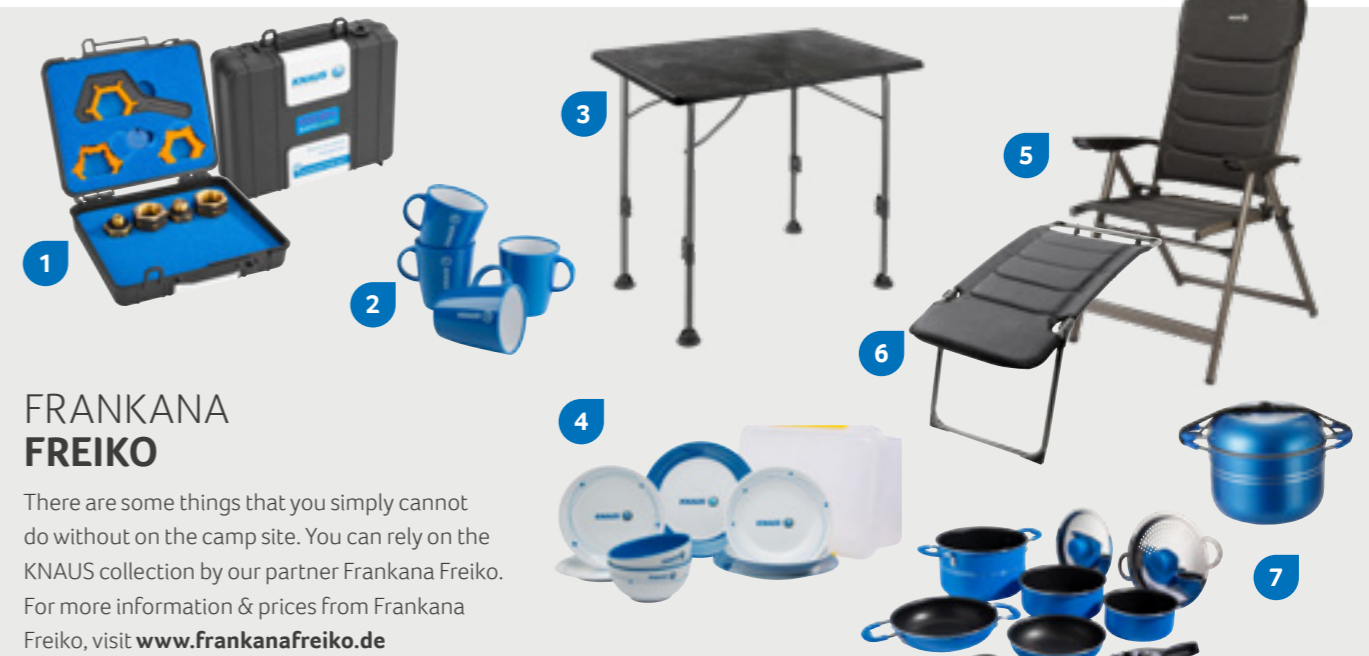

FRANKANA FREIKO

There are some things that you simply cannot do without on the camp site. You can rely on the KNAUS collection by our partner Frankana Freiko. For more information & prices from Frankana Freiko, visit www.frankanafreiko.de

- 1 Gas adapter set | Art-Nr. 651/026
- 2 Mugs 4-piece set | Art-Nr. 651/020
- 3 Camping table | Art-Nr. 51 016
- 4 Cutlery Set Cosmic Blue, 9-piece | Art-Nr. 51 014

- 5 Camping Chair | Art-Nr. 651/019
- 6 Footrest | Art-Nr. 601/143
- 7 Pot-Set 9-piece | Art-Nr. 51 013