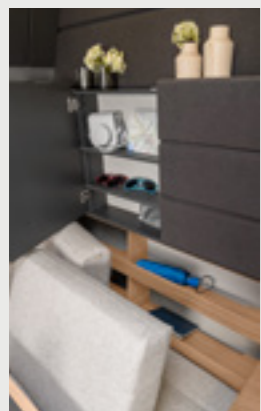

Modern interior design. Revolutionary technology is the basis for a completely new design concept. Thanks to FibreFrame and ultrasound technology, the furniture can be placed in any location without requiring any screws. The result? Innovative layouts, clever solutions and a modern, open interior for truly unparalleled comfort.