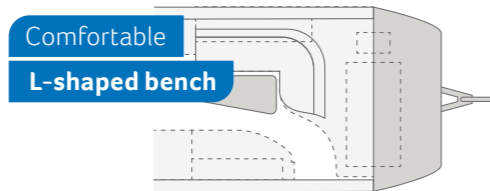

SPORT&FUN 480 QL. The unique interior design, yacht-like flooring and all of the handy features make the caravan a stylish holiday companion.