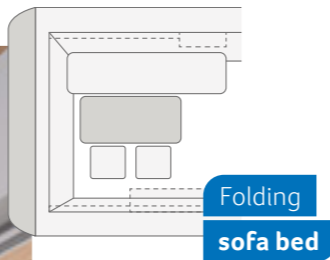

DESEO 400 TR. Cool stuff. The large refrigerator has been integrated into the kitchen unit to save space and will keep all of your food supplies nice and fresh.