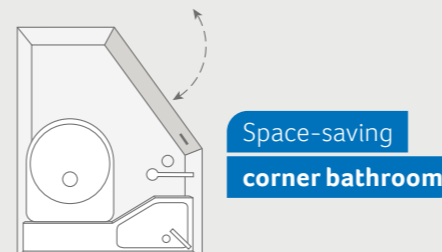

Spacious
longitudinal bathroom

SPORT 500 KD. For layouts with a cross bed and cots, the bathroom is very spacious and has a separate shower.

Well-designed
comfort bath

SPORT 400 LK.

The perfectly integrated washbasin offers an extended shelf. With the optional shower extension, the bathroom is transformed into a shower cubicle in no time at all.