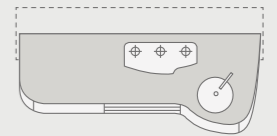

650 UX

- + Corner Kitchen
- + 4 Sleeping places
- + Queen-sized bed

COOK & RELAX IN A MODERN SETTING

While delicious meals are being whipped up in the well-equipped kitchen, the bright furniture and cosy seating area invite you to take a seat and relax. Books, board games or clothing are always close at hand in the practical overhead cabinets.