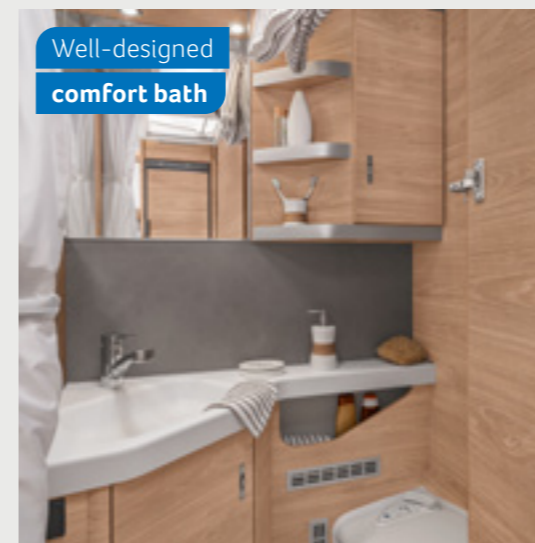

Well-designed
comfort bath

BED VARIANTS

3 Sleeping places	420 QD, 500 PF, 540 UE, 650 PXB, 650 PEB
4 Sleeping places	450 FU, 460 EU, 500 EU, 500 FU, 500 UF, 650 UX
5-6 Sleeping places	500 QDK, 540 FDK, 550 FSK, 580 QS, 650 FSK

BATHROOM VARIANTS

ComFort bath	420 QD, 460 EU, 500 EU, 540 UE, 650 UX
Longitudinal bathroom	450 FU, 500 FU, 500 UF, 500 PF, 540 FDK, 550 FSK, 650 FSK
Integrated bath	500 QDK, 580 QS
Open bath	650 PXB, 650 PEB

Spacious
longitudinal bathroom

MORE INFO ONLINE
knaus.com/suedwind