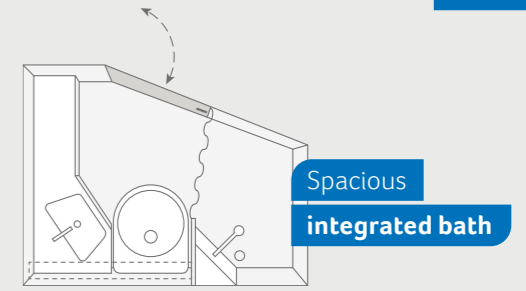

SPORT

Spacious
integrated bath

SPORT 540 FDK. The spacious base cabinet provides you with lots of storage space and the large mirror will keep the whole family happy – perfect for starting your day with a smile.