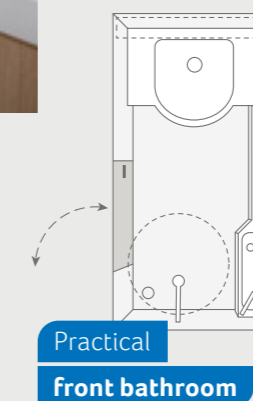

LOUNGE VARIANT	
Sofa Bed	400 TR
KITCHEN VARIANT	
Compact kitchen	400 TR
BED VARIANT	
2-4 Sleeping places	400 TR
BATHROOM VARIANT	
Front bathroom	400 TR

MORE INFO ONLINE
knaus.com/deseo