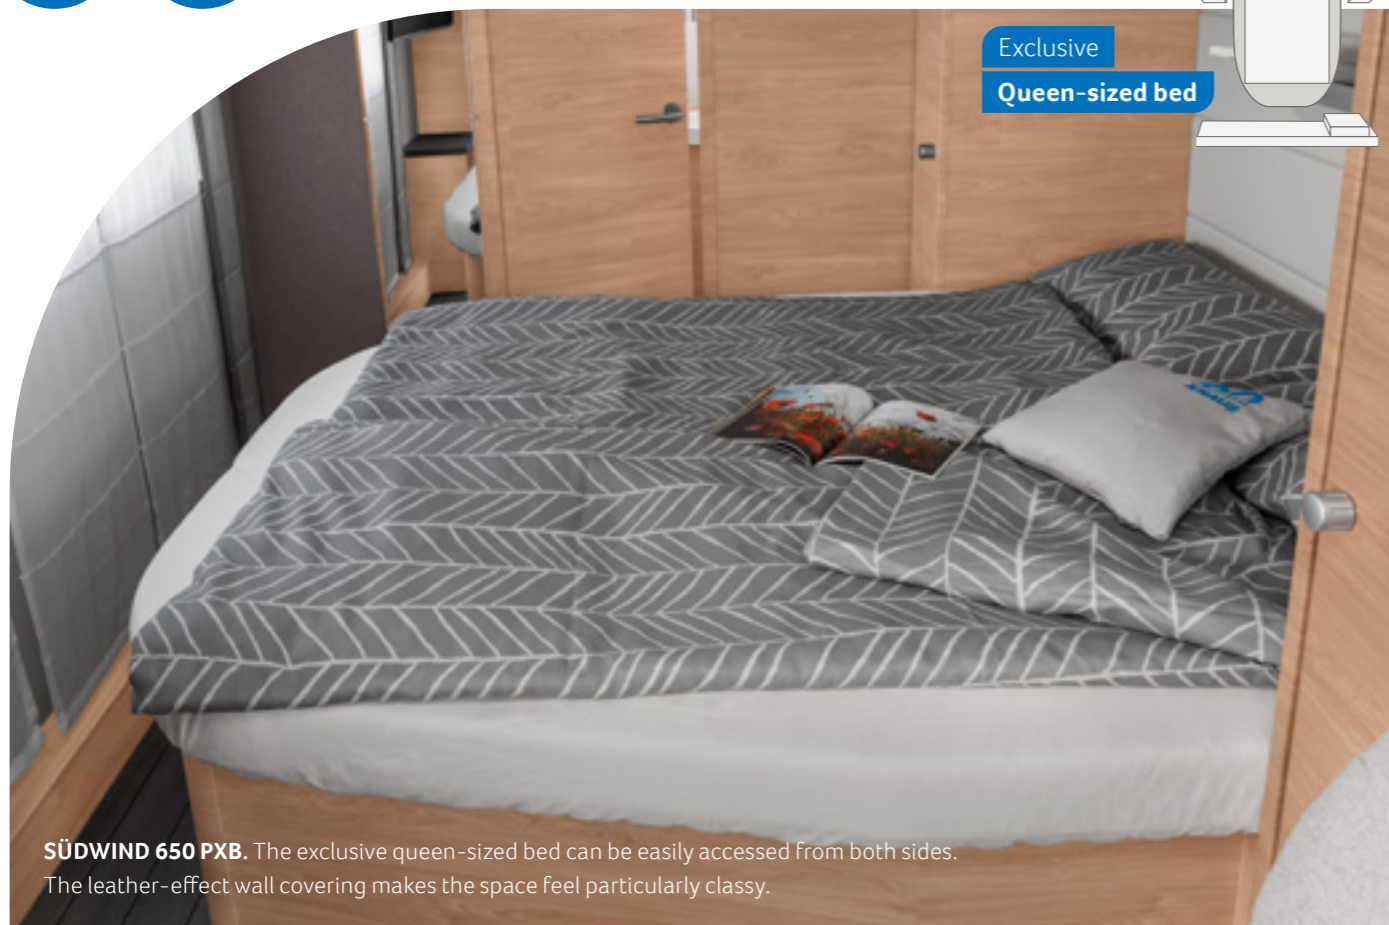

MORE INFO ONLINE
knaus.com/suedwind

Exclusive
Queen-sized bed

SÜDWIND 650 PXB. The exclusive queen-sized bed can be easily accessed from both sides. The leather-effect wall covering makes the space feel particularly classy.