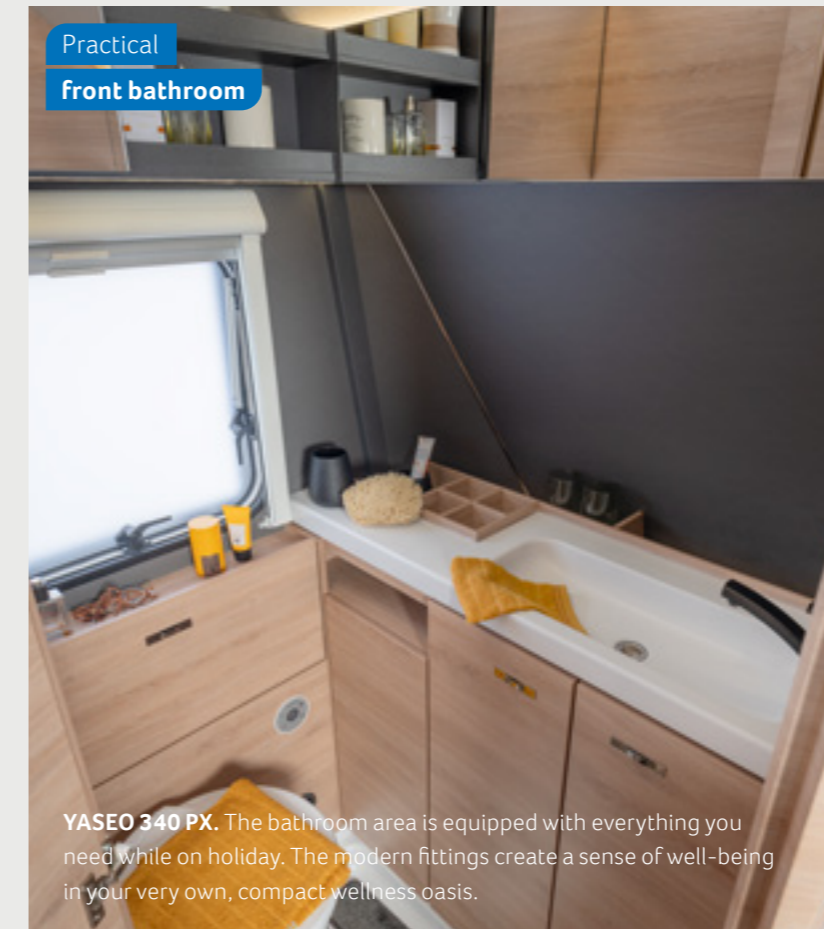

YASEO 500 DK. The slide-out bathroom is the ultimate in versatility. The shower folds out into the room as required and the washbasin is extendable, allowing it to be used at any time, even when the bathroom is folded up.

Practical
front bathroom

YASEO 340 PX. The bathroom area is equipped with everything you need while on holiday. The modern fittings create a sense of well-being in your very own, compact wellness oasis.