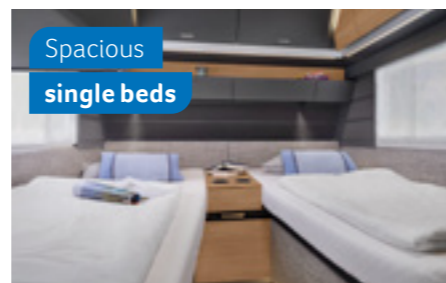

Spacious
single beds

AZUR 500 EU. The single beds offer a supreme level of sleeping comfort, while the fabric covering on the walls and the stylish LED ambient lighting make the space feel exclusive and luxurious.