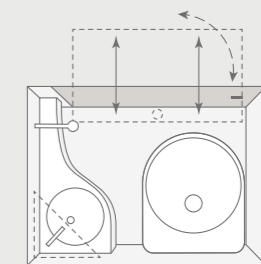

LOUNGE VARIANT	
L-shaped bench	480 QL
KITCHEN VARIANT	
Galley kitchen	480 QL
BED VARIANT	
2-4 Sleeping places	480 QL
BATHROOM VARIANT	
Compact bathroom	480 QL

[MORE INFO ONLINE
knaus.com/sportfun](https://knaus.com/sportfun)