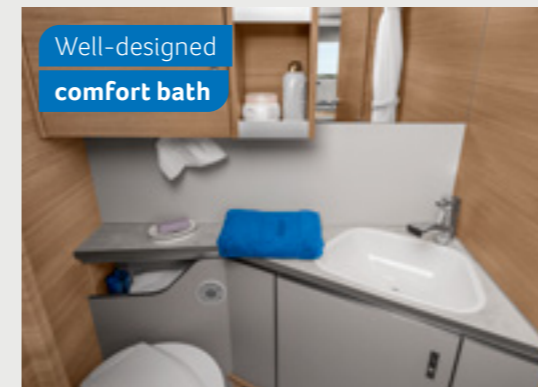

SPORT

Spacious
integrated bath

SPORT 540 FDK. The spacious base cabinet provides you with lots of storage space and the large mirror will keep the whole family happy – perfect for starting your day with a smile.

Spacious
longitudinal bathroom

SPORT 500 KD. For layouts with a cross bed and cots, the bathroom is very spacious and has a separate shower.

Well-designed
comfort bath

SPORT 400 LK.

The perfectly integrated washbasin offers an extended shelf. With the optional shower extension, the bathroom is transformed into a shower cubicle in no time at all.