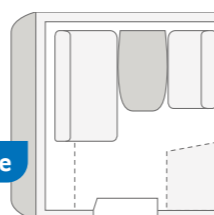

Cosy
dinette