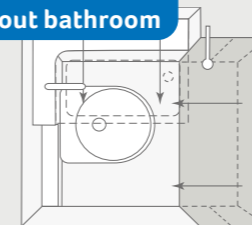

BED VARIANTS

2 Sleeping places	340 PX
3-5 Sleeping places	500 DK

BATHROOM VARIANTS

Front bathroom	340 PX
Slide-out bathroom	500 DK

MORE INFO ONLINE
knaus-yaseo.com