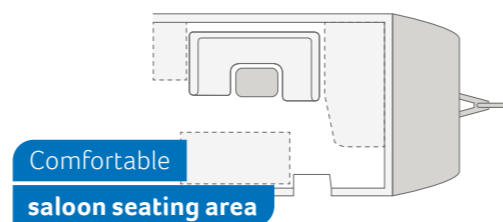

SPORT 540 FDK. The spacious interior offers the perfect place for a cosy games night with the family. The modern design with bright accents creates a feel-good atmosphere.

SPORT 450 FU. Depending on the layout, the unit just inside the entrance includes a large mirror and coat hooks, as well as extra shelves and storage space. And if you opt for the optional 24" SMART-TV, this too.

SPORT 420 QD. Dark horizontal wood decor looks very elegant in combination with bright ceiling cabinets.

SPORT

A PLACE TO COME TOGETHER

The modern interior design and cosy dining area with plenty of legroom make it the perfect place to while away the hours.

SPORT 540 FDK. Drawers with full-extension slides. They slide out so far that you can use them right to the very back of the drawer.

SPORT 540 FDK. The amount of space in the galley kitchen is perfect for professional chefs. The splashback protects the wall from any splashes when cooking and is easy to clean, so even cleaning up is fun.

SPORT 540 FDK. On the go or on the campsite? The AES function allows the absorption refrigerator to run on gas for a longer period of time without charging current.

LOUNGE VARIANTS

Dinette	400 QD, 420 QD, 460 EU, 500 KD, 500 QDK, 540 FDK, 650 FDK
Dinette & Semi-dinette	400 LK
U seating area	450 FU, 500 UF, 500 EU, 540 UE
Saloon seating area	580 QS
U seating area & Semi-dinette	650 UFK

KITCHEN VARIANTS

Compact kitchen	400 LK, 400 QD, 420 QD, 450 FU, 460 EU, 500 UF, 500 EU, 540 UE
Galley kitchen	500 KD, 500 QDK, 540 FDK, 580 QS, 650 FDK, 650 UFK

MORE INFO ONLINE
knaus.com/sport