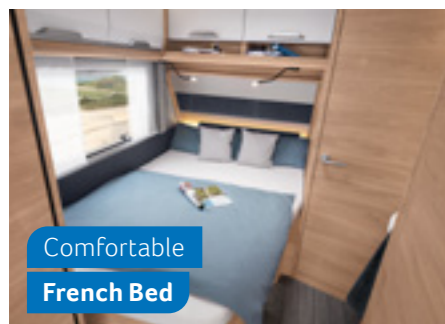

MORE INFO ONLINE
knaus.com/suedwind

Exclusive
Queen-sized bed

SÜDWIND 650 PXB. The exclusive queen-sized bed can be easily accessed from both sides. The leather-effect wall covering makes the space feel particularly classy.