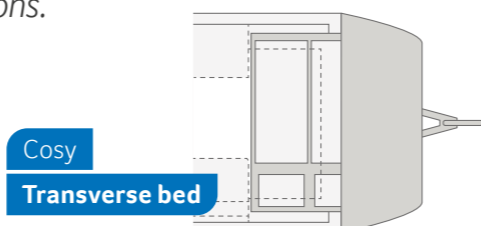

Cosy
Transverse bed